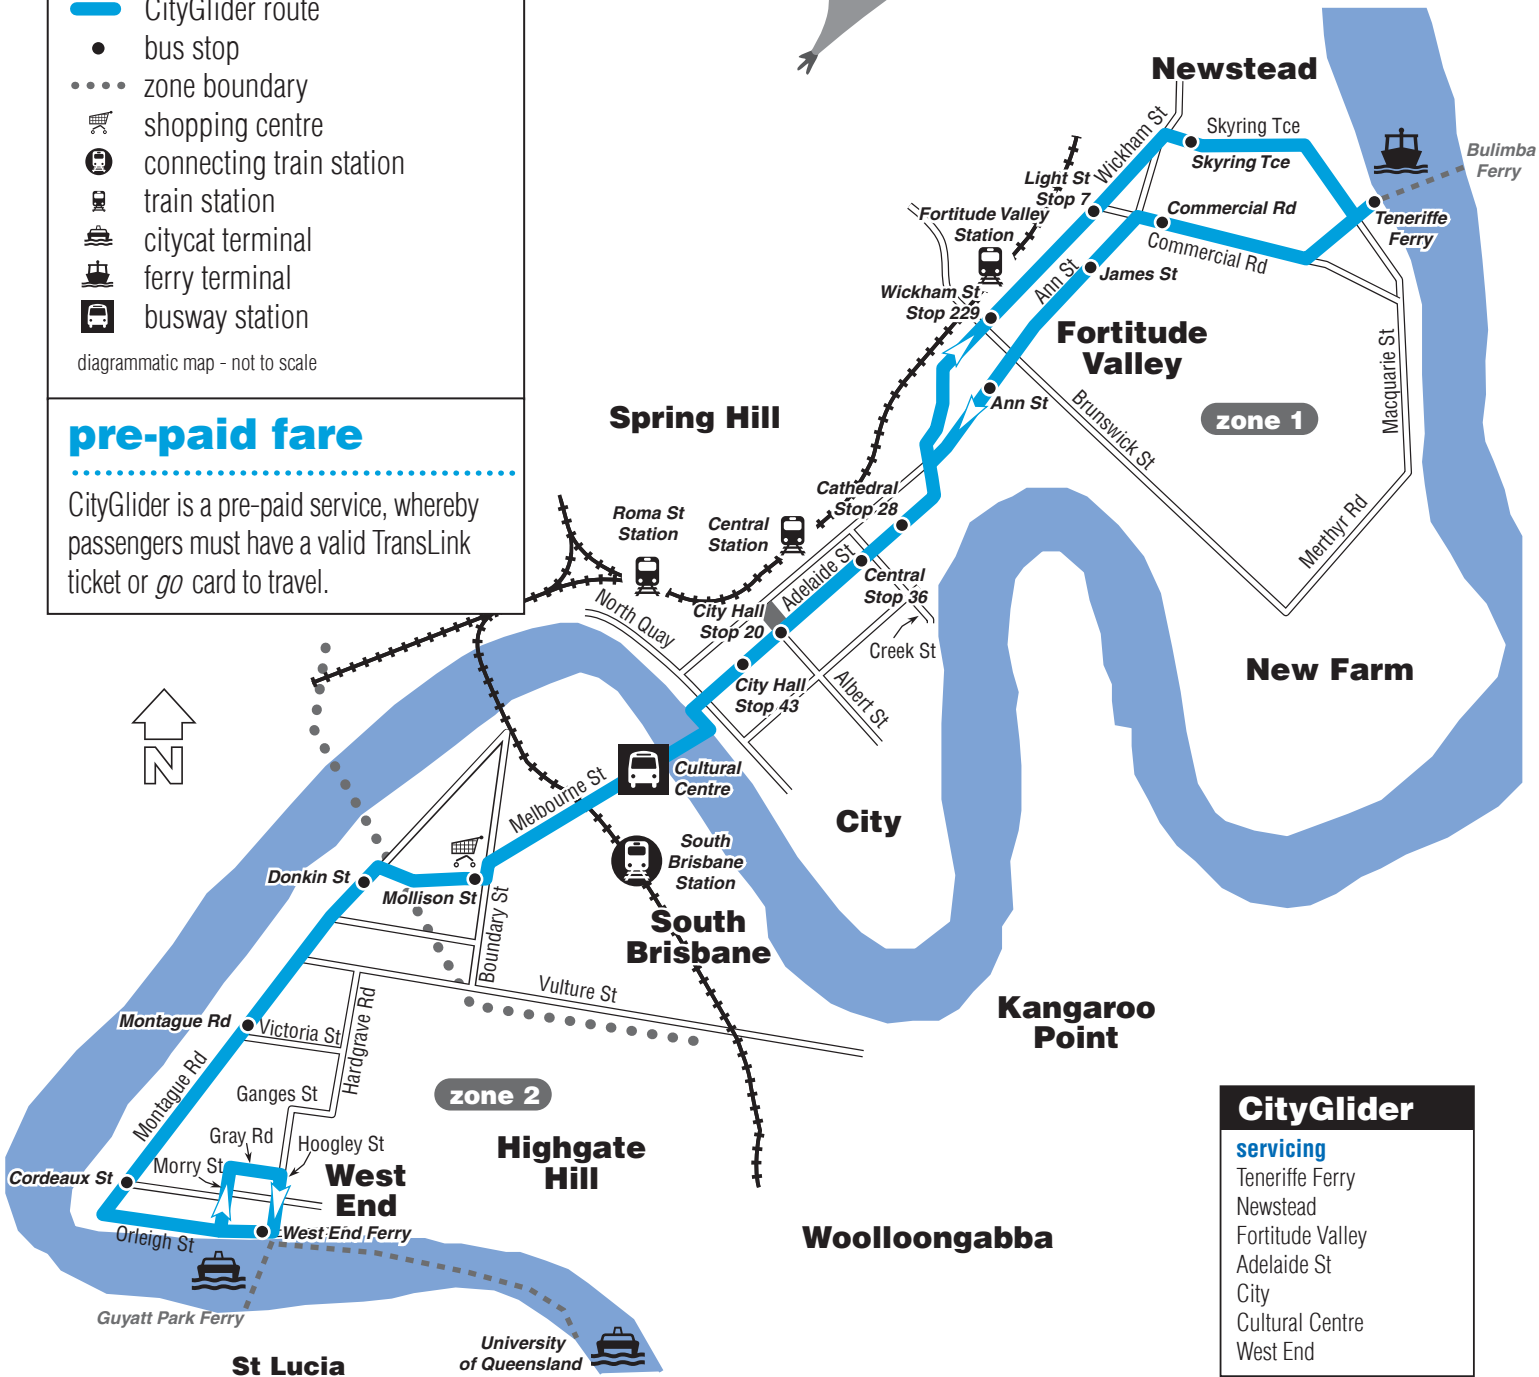

# route map

## key

- CityGlider route
- bus stop
- zone boundary
- shopping centre
- connecting train station
- train station
- citycat terminal
- ferry terminal
- bus station

diagrammatic map - not to scale

## pre-paid fare

CityGlider is a pre-paid service, whereby passengers must have a valid TransLink ticket or *go* card to travel.

CityGlider	
<b>servicing</b>	
	Teneriffe Ferry
	Newstead
	Fortitude Valley
	Adelaide St
	City
	Cultural Centre
	West End